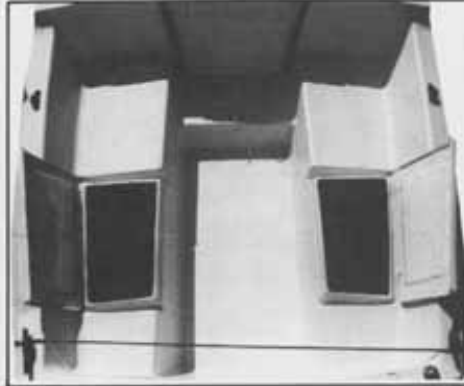

CORTAZ 16

MINI-YACHT

Easy trailering, launching, and fun sailing!

The Cortez 16 was designed for your total sailing enjoyment. From the sleek design to the seaworthy fiberglass construction, Cortez 16 is built for you to enjoy years of yachting pleasure.

Large cockpit for enjoyable sailing, easy maneuvering and passenger comfort.

Covered cabin with padded seats and matching carpet, enough room to sleep four.

Designed for sailing enjoyment, large deck area, covered cockpit, storage compartments and molded seating.

Features:

Dacron main and jib
 Stainless steel standing rigging
 Stainless steel turnbuckles
 Stainless steel shackles
 Dacron sheets and running rigging
 Heavy duty aluminum mast and boom
 Hinged mast step
 Roller reefing — spring loaded
 Stainless steel chain plates
 6 in. mooring cleats
 Stainless steel bow eye
 Shag carpeting
 Non-skid vinyl cabin sole