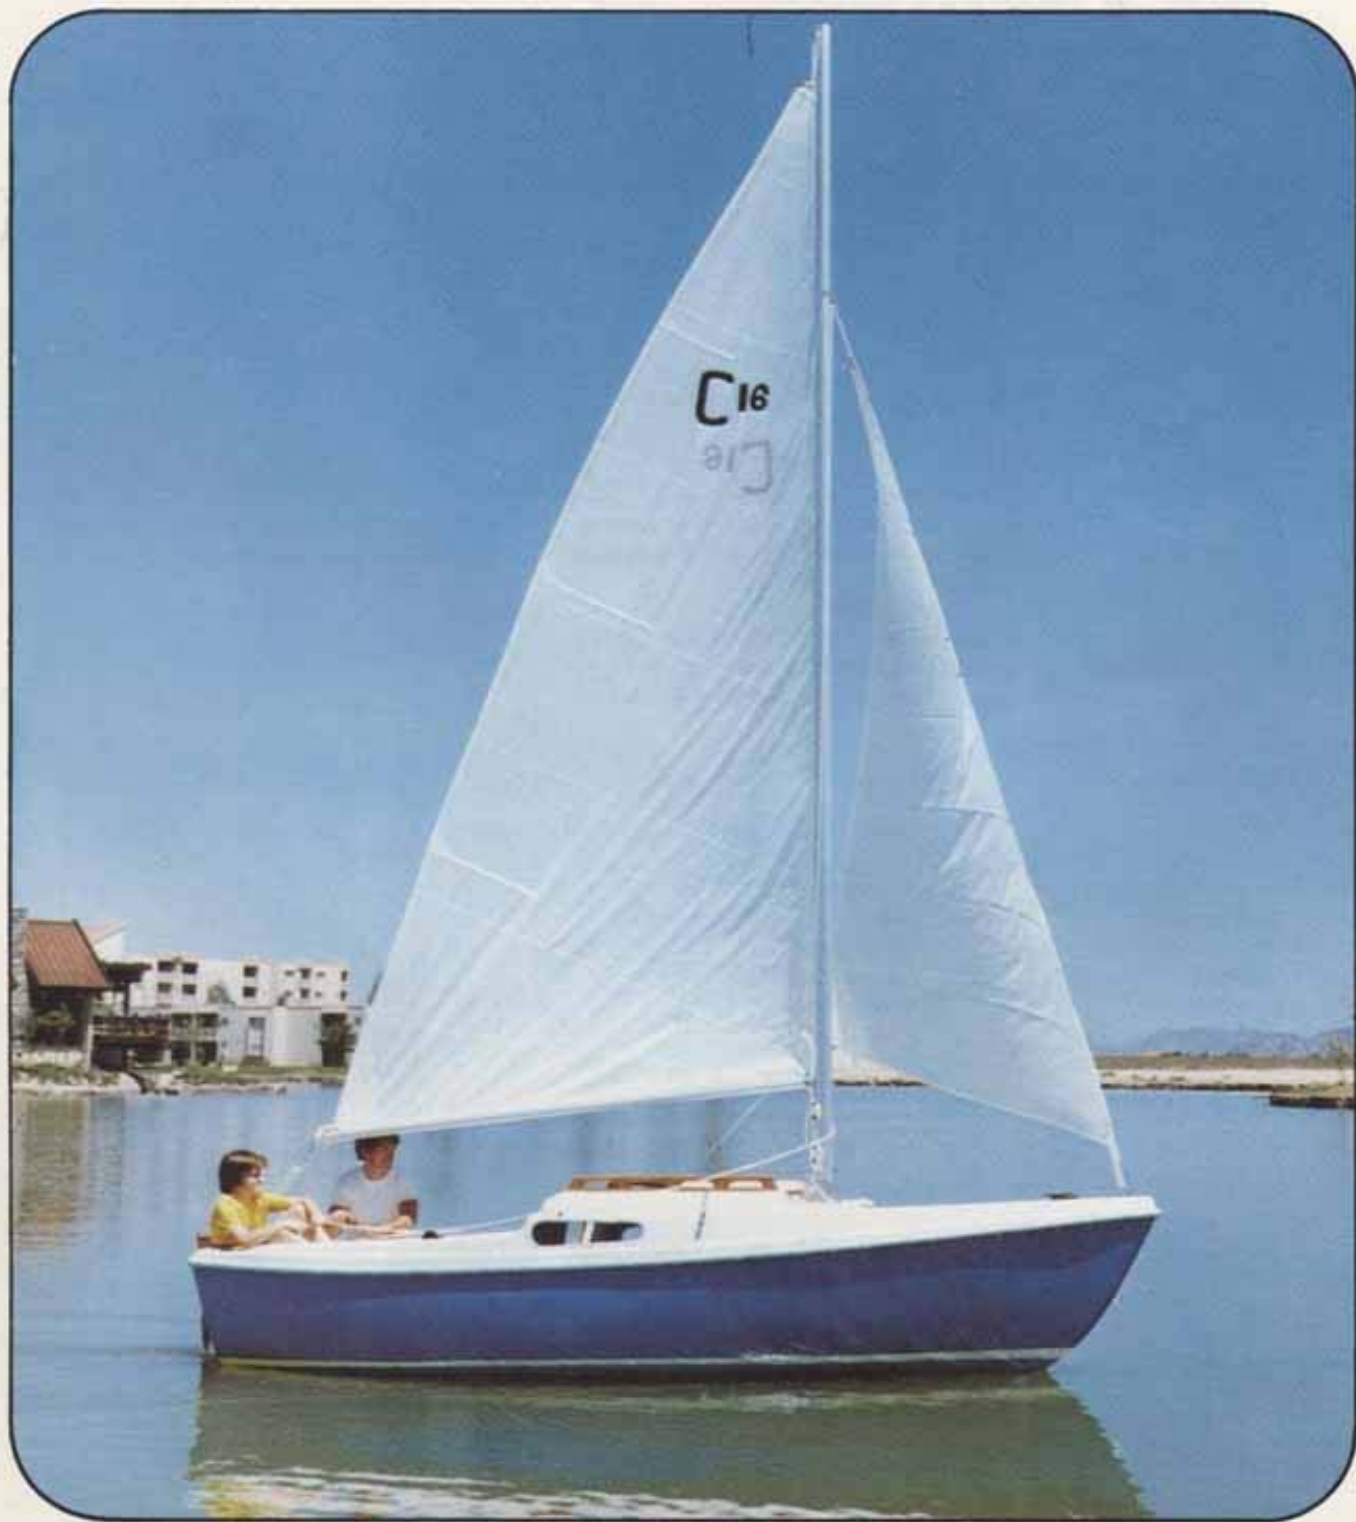

CORTAZ 16

MINI-YACHT

Easy trailering, launching, and fun sailing!

The Cortez 16 was designed for your total sailing enjoyment. From the sleek design to the seaworthy fiberglass construction, Cortez 16 is built for you to enjoy years of yachting pleasure.

Large cockpit for enjoyable sailing, easy maneuvering and passenger comfort.

Covered cabin with padded seats and matching carpet, enough room to sleep four.

Designed for sailing enjoyment, large deck area, covered cockpit, storage compartments and molded seating.

Features:

Dacron main and jib
 Stainless steel standing rigging
 Stainless steel turnbuckles
 Stainless steel shackles
 Dacron sheets and running rigging
 Heavy duty aluminum mast and boom
 Hinged mast step
 Roller reefing — spring loaded
 Stainless steel chain plates
 6 in. mooring cleats
 Stainless steel bow eye
 Shag carpeting
 Non-skid vinyl cabin sole

Specifications:

Sail Area — 140 sq. ft.
 LWL — 13'7"
 LOA — 16'
 Beam — 6'9"
 Draft —
 Board up — 9"
 Board down — 4'
 Ballast — 300 lbs.
 Displacement — 850 lbs.

Colors Available: Blue, Yellow, Green, Tangerine.